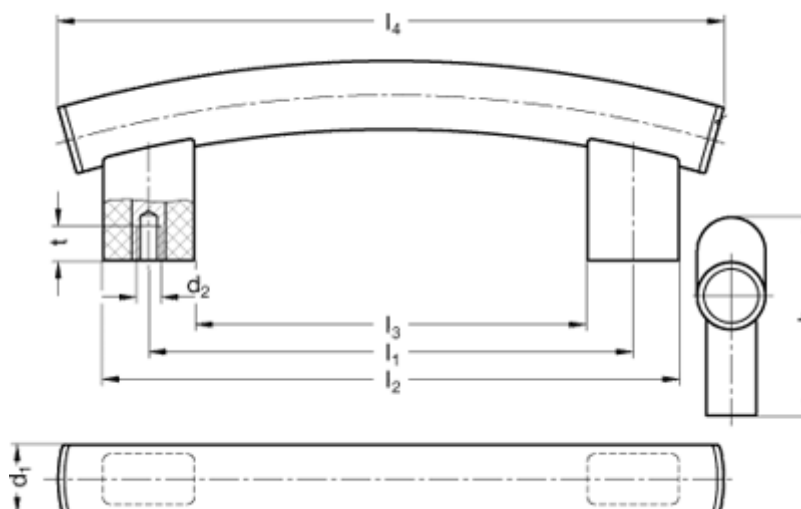

Article number: 201084500

Description: E+G Arch-shaped handle
GN 666.4-30-M8-500-SW

Measures

b = 22 | t = 15

d1 = 30

d2 = M 8

h = 94

l1 = 500

l2 = 540

l3 = 460

l4 = 580